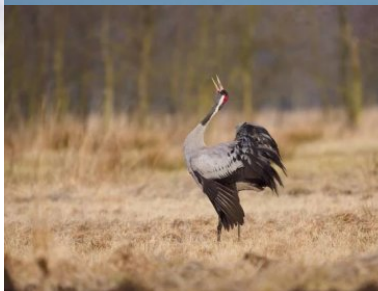

(*Grus grus*)
COMMON CRANE

! THREAT LEVEL !
Czech Republic –
Critically endangered species
According to the IUCN – **LC**