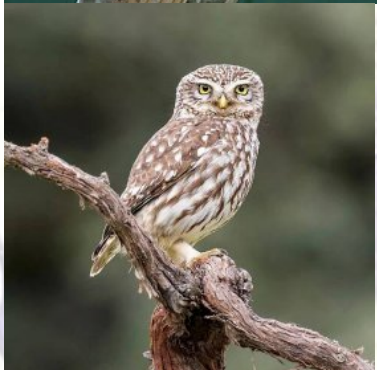

(*Hirundo rustica*)
BARN SWALLOW

THREAT LEVEL

Czech Republic –
Endangered species
According to IUCN – **LC**

(*Tyto alba*)
WESTERN BARN OWL

! THREAT LEVEL !

Czech Republic –
Critically endangered species
According to the IUCN – **LC**